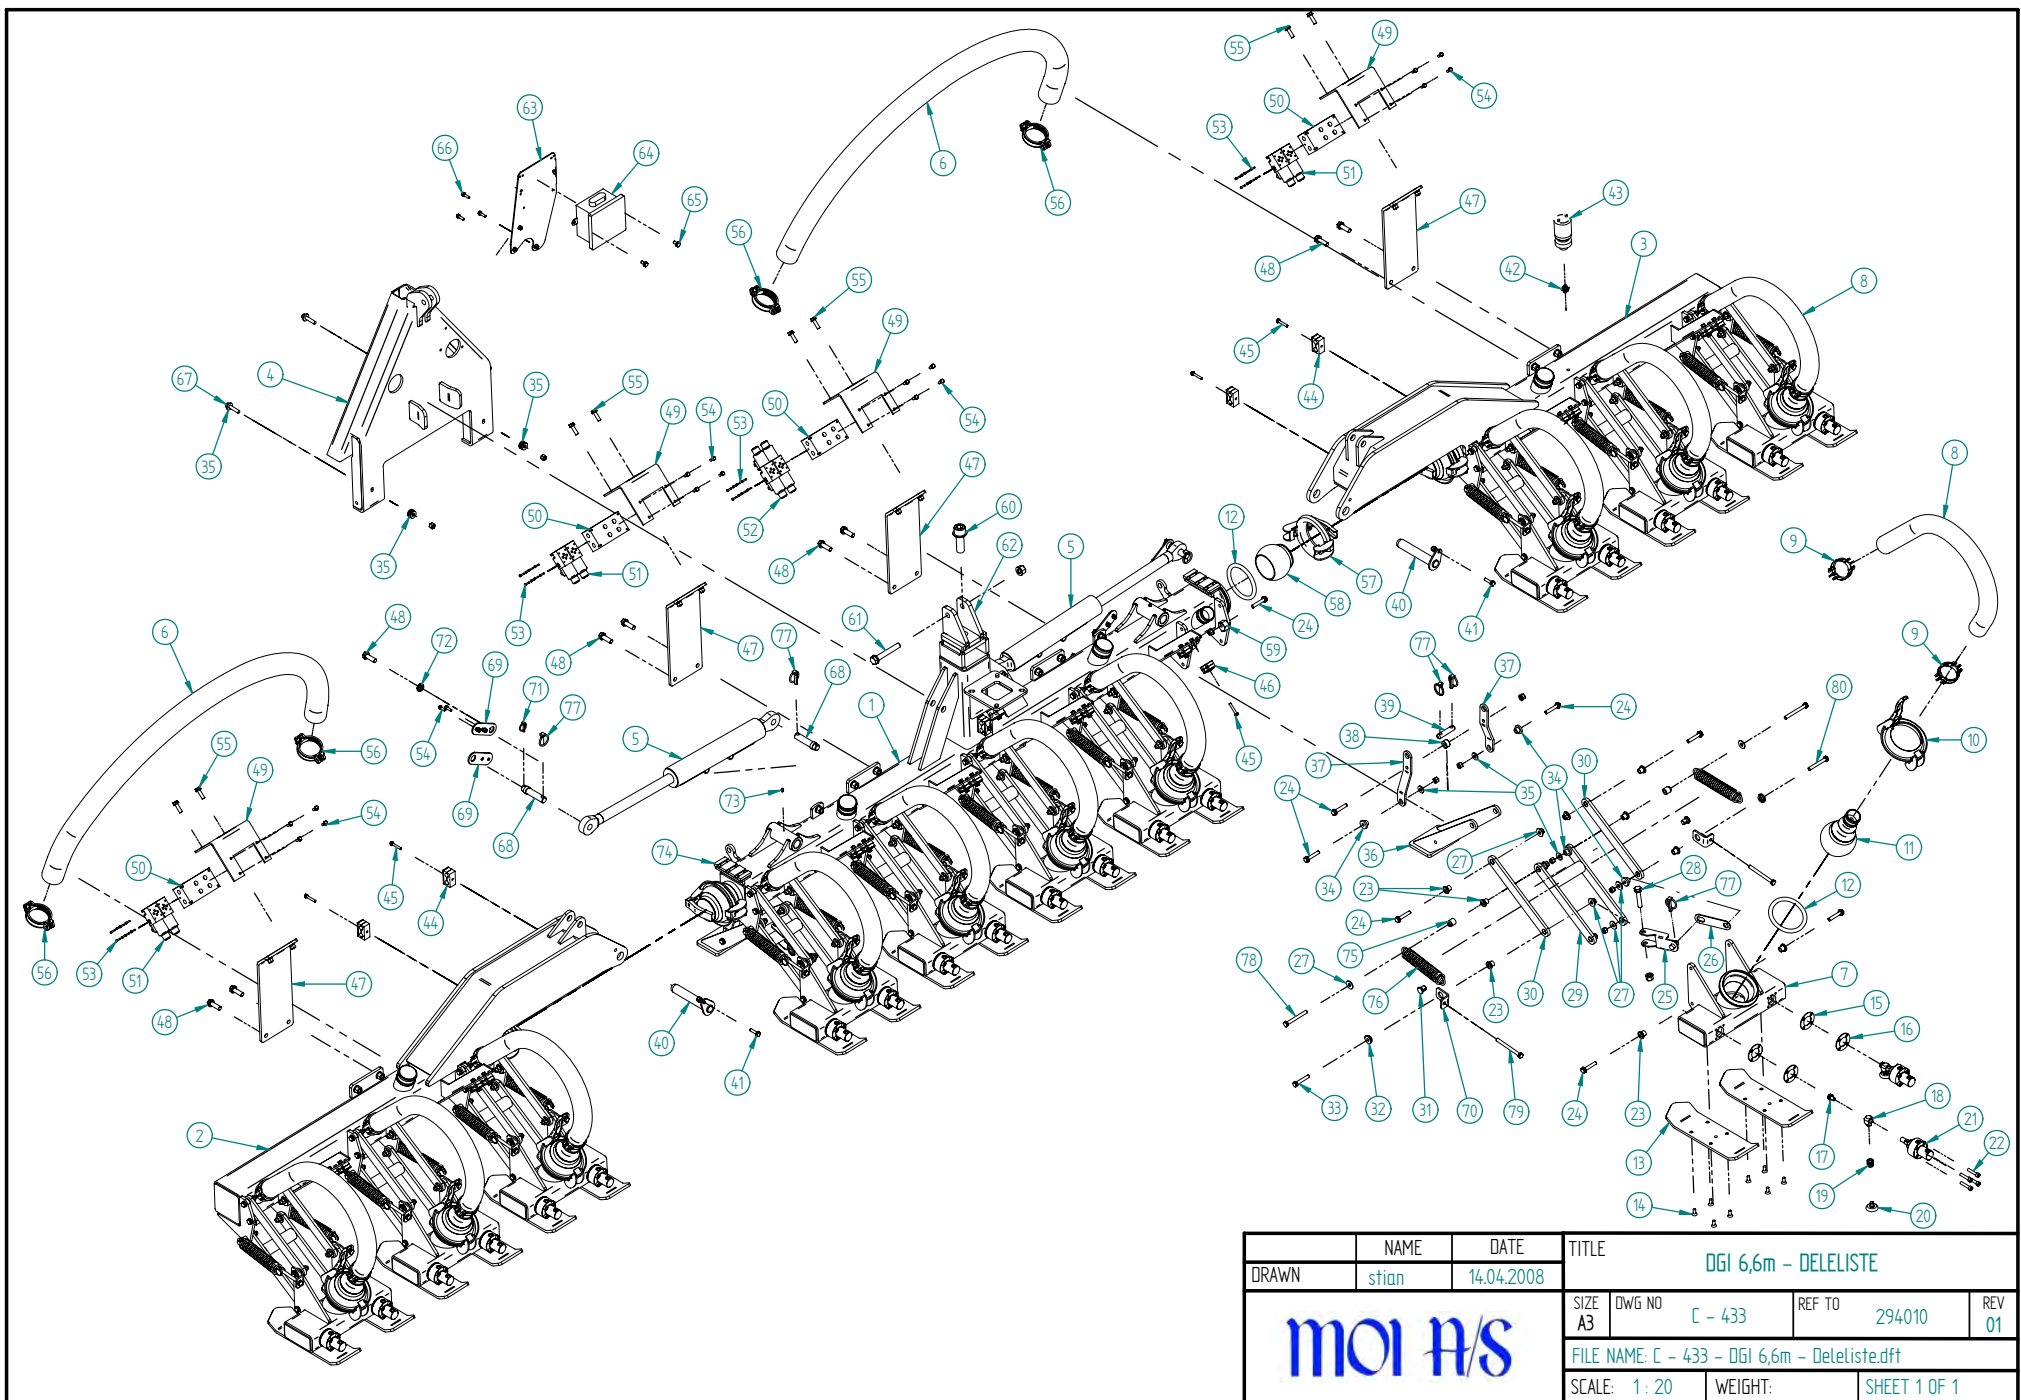

NAME		DATE		TITLE		
DRAWN		14.04.2008		DGI 6,6m - DELELISTE		
stian				SIZE	DWG NO	REF TO
				A3	C - 433	294010
				REV	01	
FILE NAME: C - 433 - DGI 6,6m - Deleliste.dft						
SCALE: 1 : 20		WEIGHT:		SHEET 1 OF 1		

MOI A/S