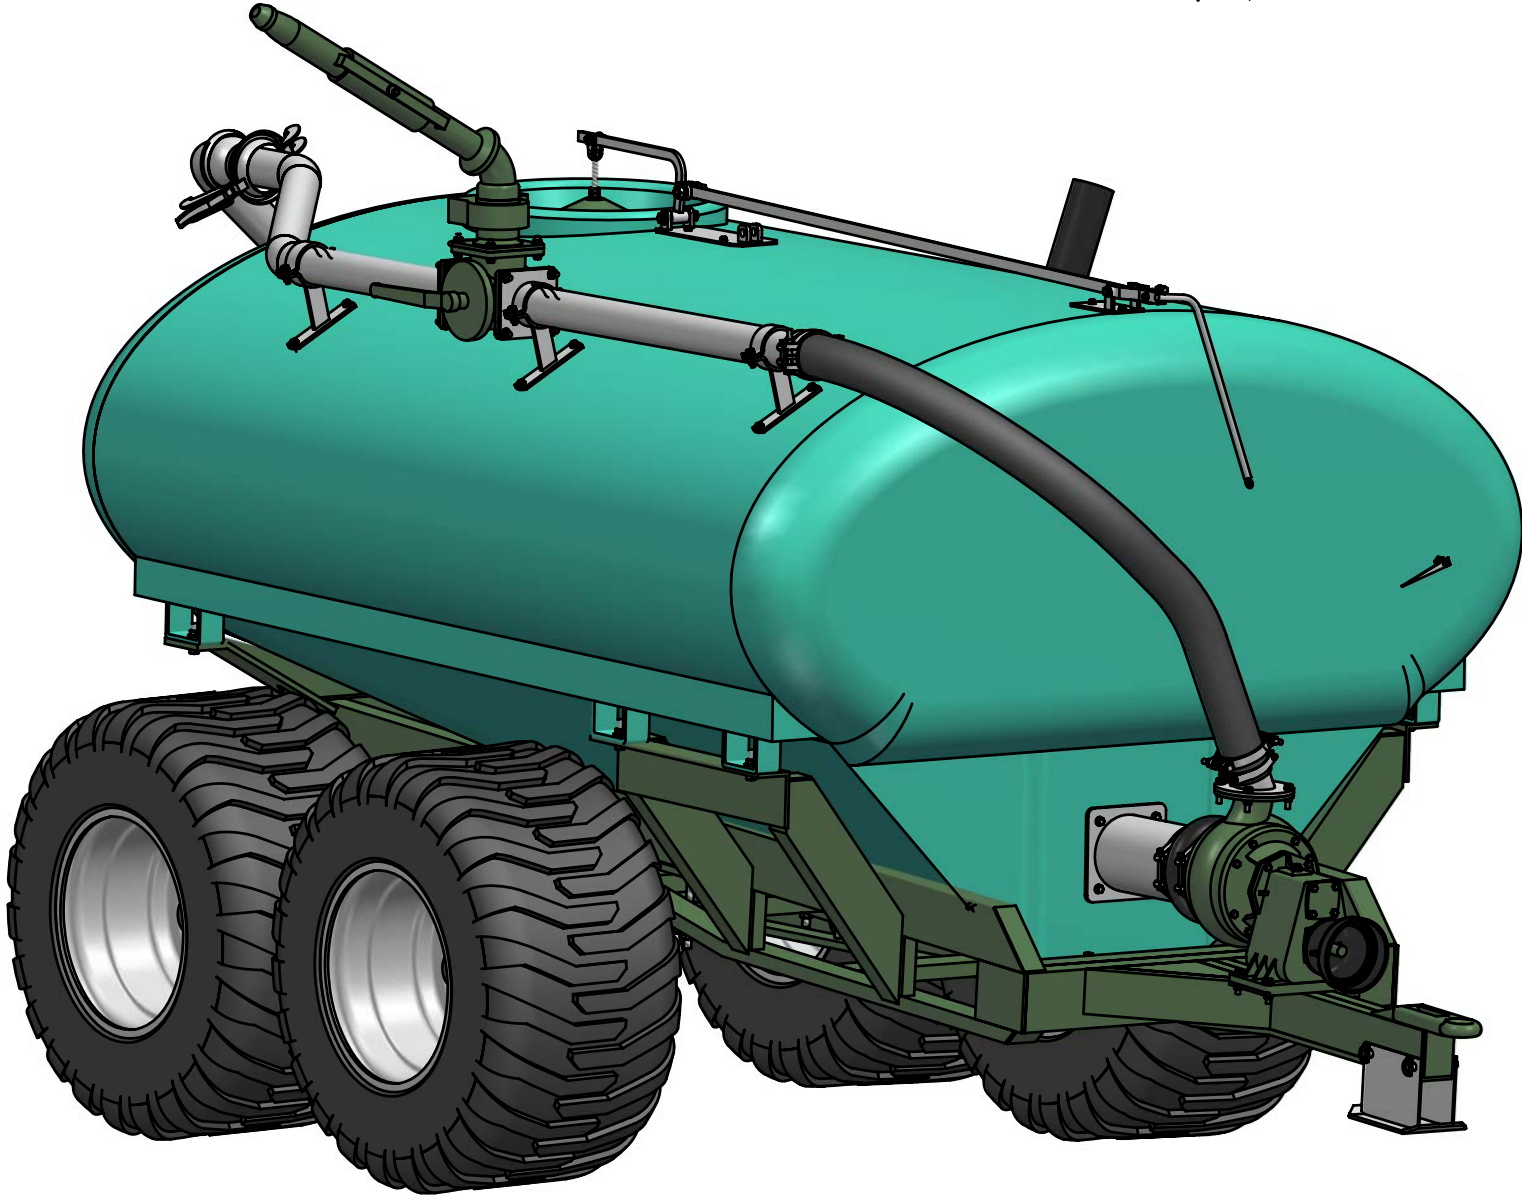

REVISION HISTORY			
REV	DESCRIPTION	DATE	APPROVED
01	AS BUILT	13.09.2007	O.J.DALE

	NAME	DATE	TITLE		
DRAWN	stian	13.09.2007	FRONTPAGE DOFF XXX - JET		
SIZE	DWG NO	REF TO	REV		
A3	C - 950		01		
FILE NAME: C - 950 - Doff X9 Jet - Sammenstilling.dft					
SCALE:		WEIGHT:	SHEET 1 OF 1		

MOI H/S

REVISION HISTORY

REV	DESCRIPTION	DATE	APPROVED
01	AS BUILT	07.09.2007	O.J.DALE

EKSTRA UTSTYR : SYLINDER M/SLANGER

EKSTRA UTSTYR : BAKSPREDER

EKSTRA UTSTYR : NIVÅMÅLER

NAME	DATE	TITLE
stian	07.09.2007	EKSPLODERT SAMMENSTILLING FOR DOFF XXX JET
SIZE	DWG NO	REF TO
A3	C - 950	
SCALE:	WEIGHT:	SHEET 1 OF 1