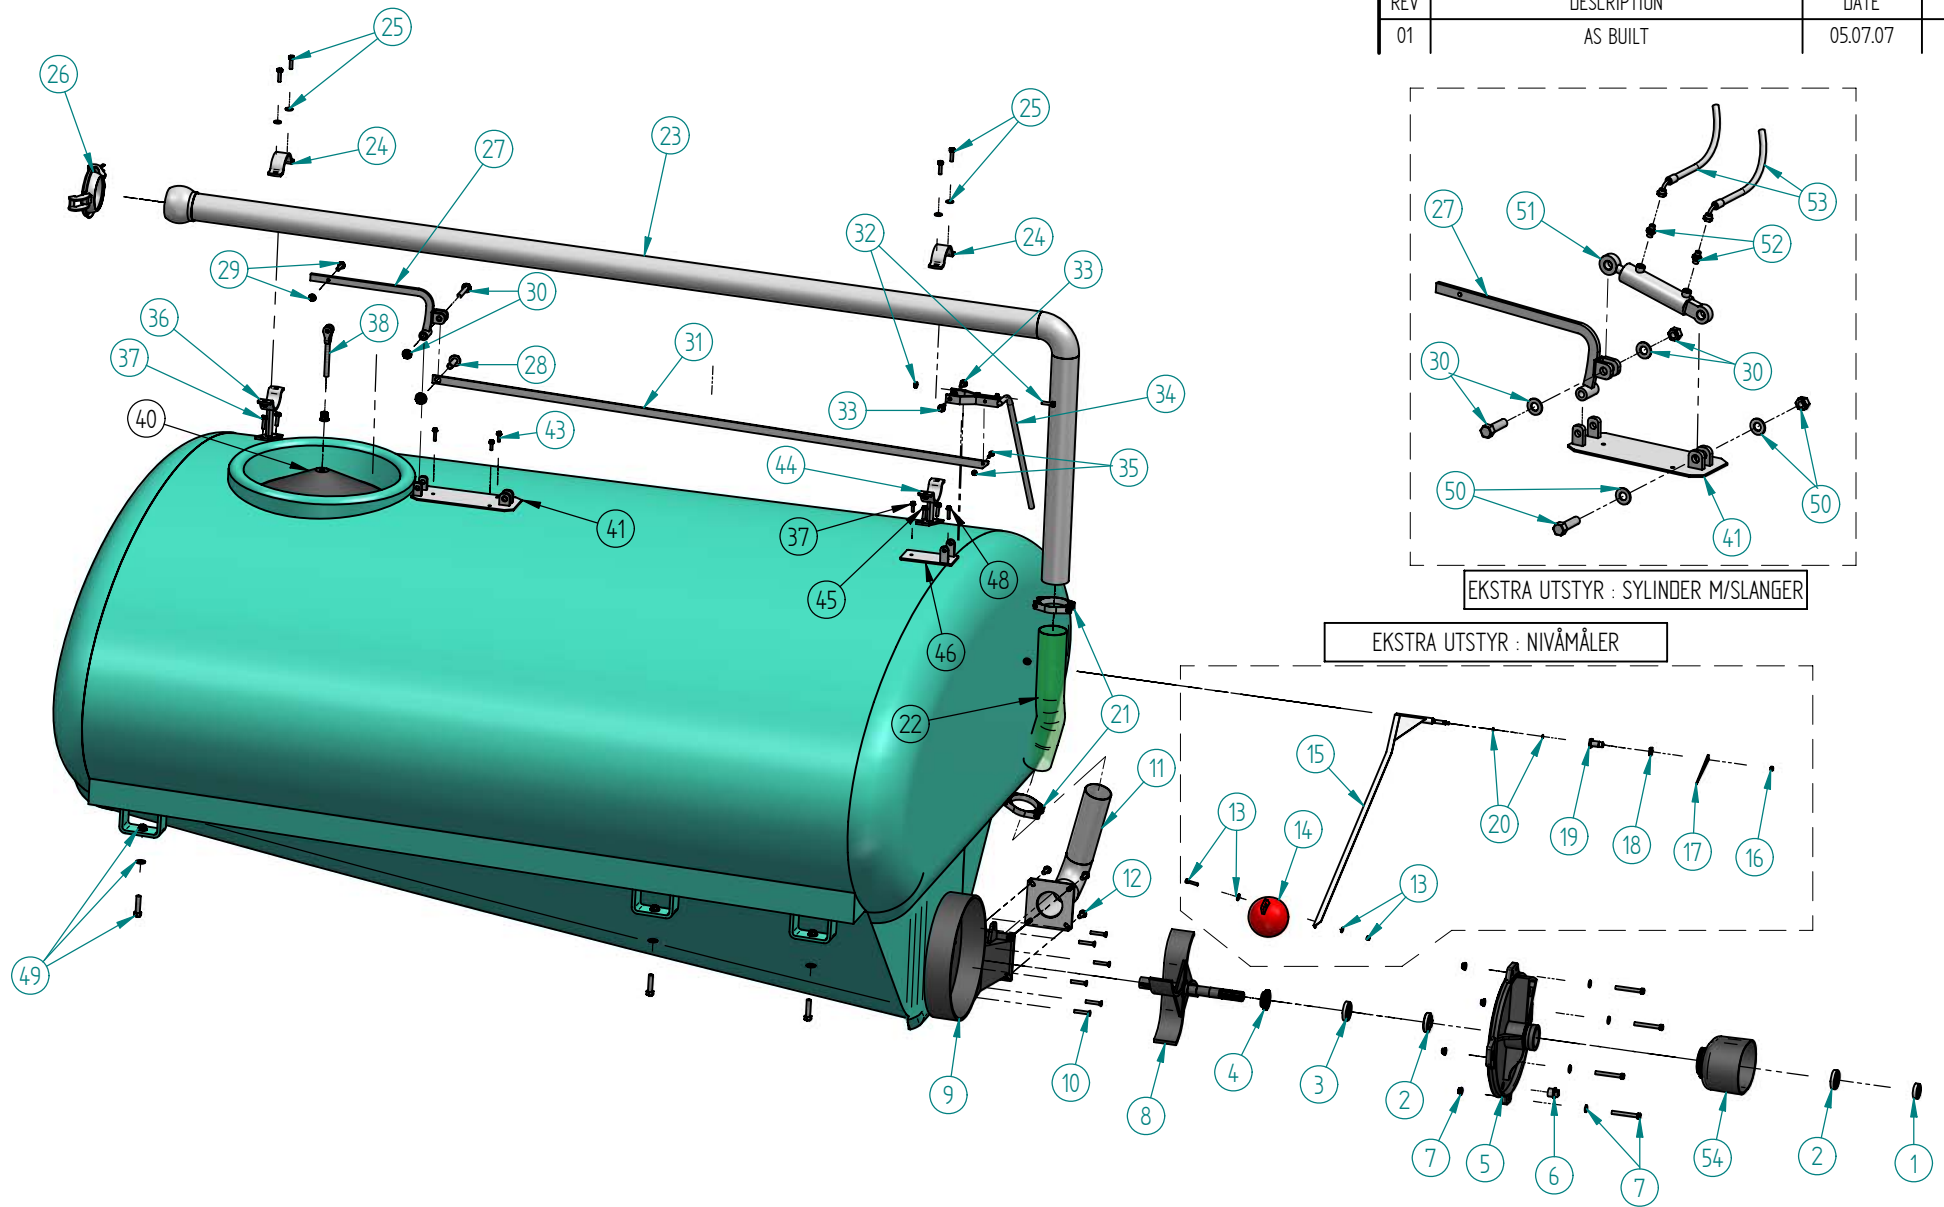

REVISION HISTORY			
REV	DESCRIPTION	DATE	APPROVED
01	AS BUILT	05.07.07	O.J.DALE

DRAWN		NAME	DATE	TITLE		
S. Hetland			05/07/07	FRONTPAGE DOFF XXX - STANDARD		
SIZE	DWG NO	REF TO	REV			
A3	C - 900		01			
FILE NAME: C - 900 - Doff X9 - Sammenstilling.dff						
SCALE: 1 : 14		WEIGHT:		SHEET 1 OF 1		

moi AS

REVISION HISTORY			
REV	DESCRIPTION	DATE	APPROVED
01	AS BUILT	05.07.07	O.J.DALE

NAME		DATE	TITLE		
S. Hetland		05/07/07	EKSPLODERT SAMMENTILLING FOR DOFF XXX STANDARD		
DRAWN	SIZE	DWG NO	REF TO	REV	
	A3	C - 900		01	
FILE NAME: C - 900 - Doff X9 - Tank - Eksplovert Sammentilling		SCALE: 1 : 20	WEIGHT:	SHEET 1 OF 1	