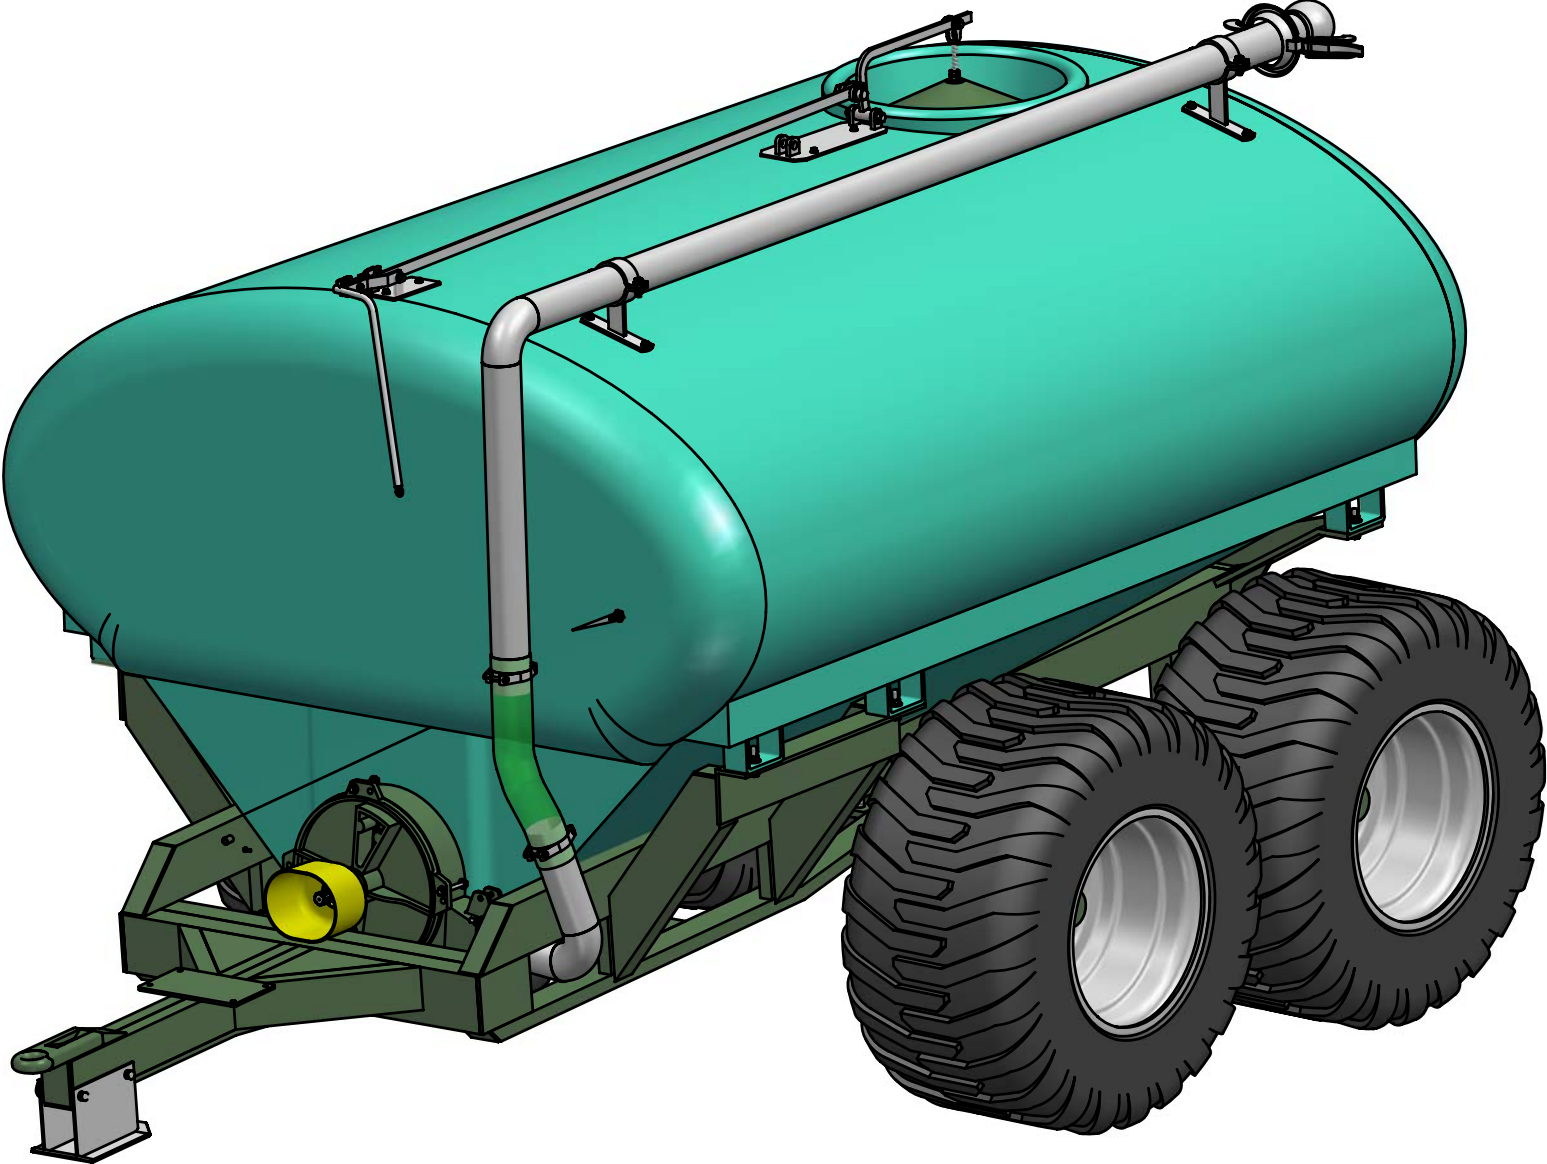

REVISION HISTORY			
REV	DESCRIPTION	DATE	APPROVED
01	AS BUILT	05.07.07	O.J.DALE

DRAWN		NAME	DATE	TITLE		
S. Hetland			05/07/07	FRONTPAGE DOFF XXX - STANDARD		
SIZE	DWG NO	REF TO	REV			
A3	C - 900		01			
FILE NAME: C - 900 - Doff X9 - Sammenstilling.dff						
SCALE: 1 : 14		WEIGHT:		SHEET 1 OF 1		

moi AS

REVISION HISTORY			
REV	DESCRIPTION	DATE	APPROVED
01	AS BUILT	05.07.07	O.J.DALE

NAME		DATE	TITLE		
S. Hetland		05/07/07	EKSPLODERT SAMMENTILLING FOR DOFF XXX STANDARD		
DRAWN	SIZE	DWG NO	REF TO	REV	
	A3	C - 900		01	
FILE NAME: C - 900 - Doff X9 - Tank - Eksplovert Sammentilling		SCALE: 1 : 20	WEIGHT:	SHEET 1 OF 1	