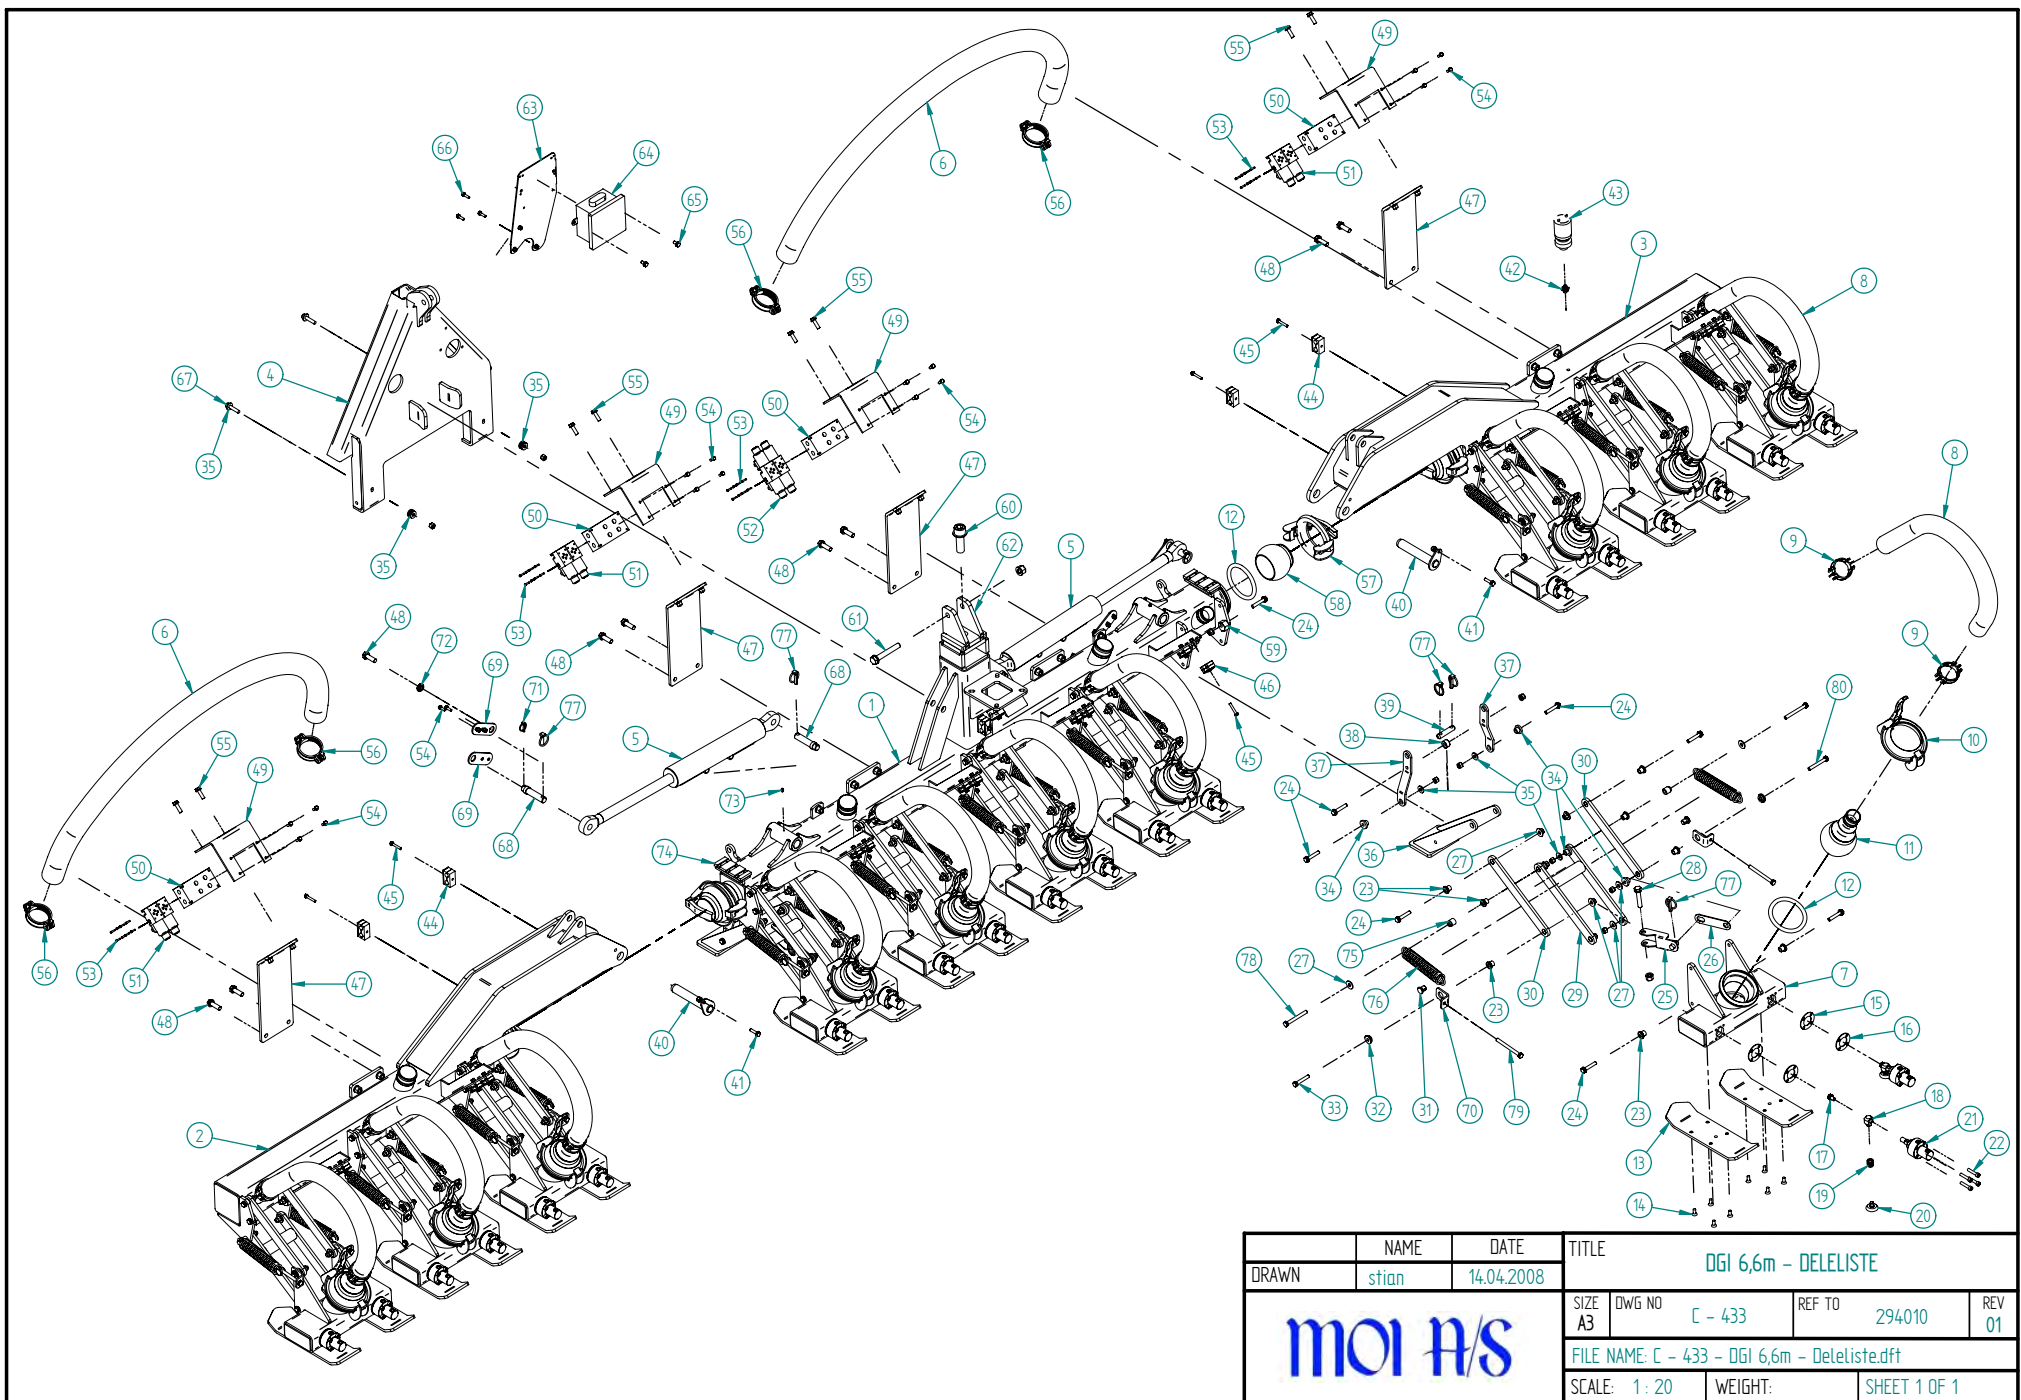

NAME		DATE		TITLE		
DRAWN		14.04.2008		DGI 6,6m - DELELISTE		
stian		SIZE	DWG NO	REF TO	REV	
A3		C - 433	294010	01		
FILE NAME: C - 433 - DGI 6,6m - Deleliste.dft						
SCALE: 1 : 20		WEIGHT:		SHEET 1 OF 1		

MOI A/S