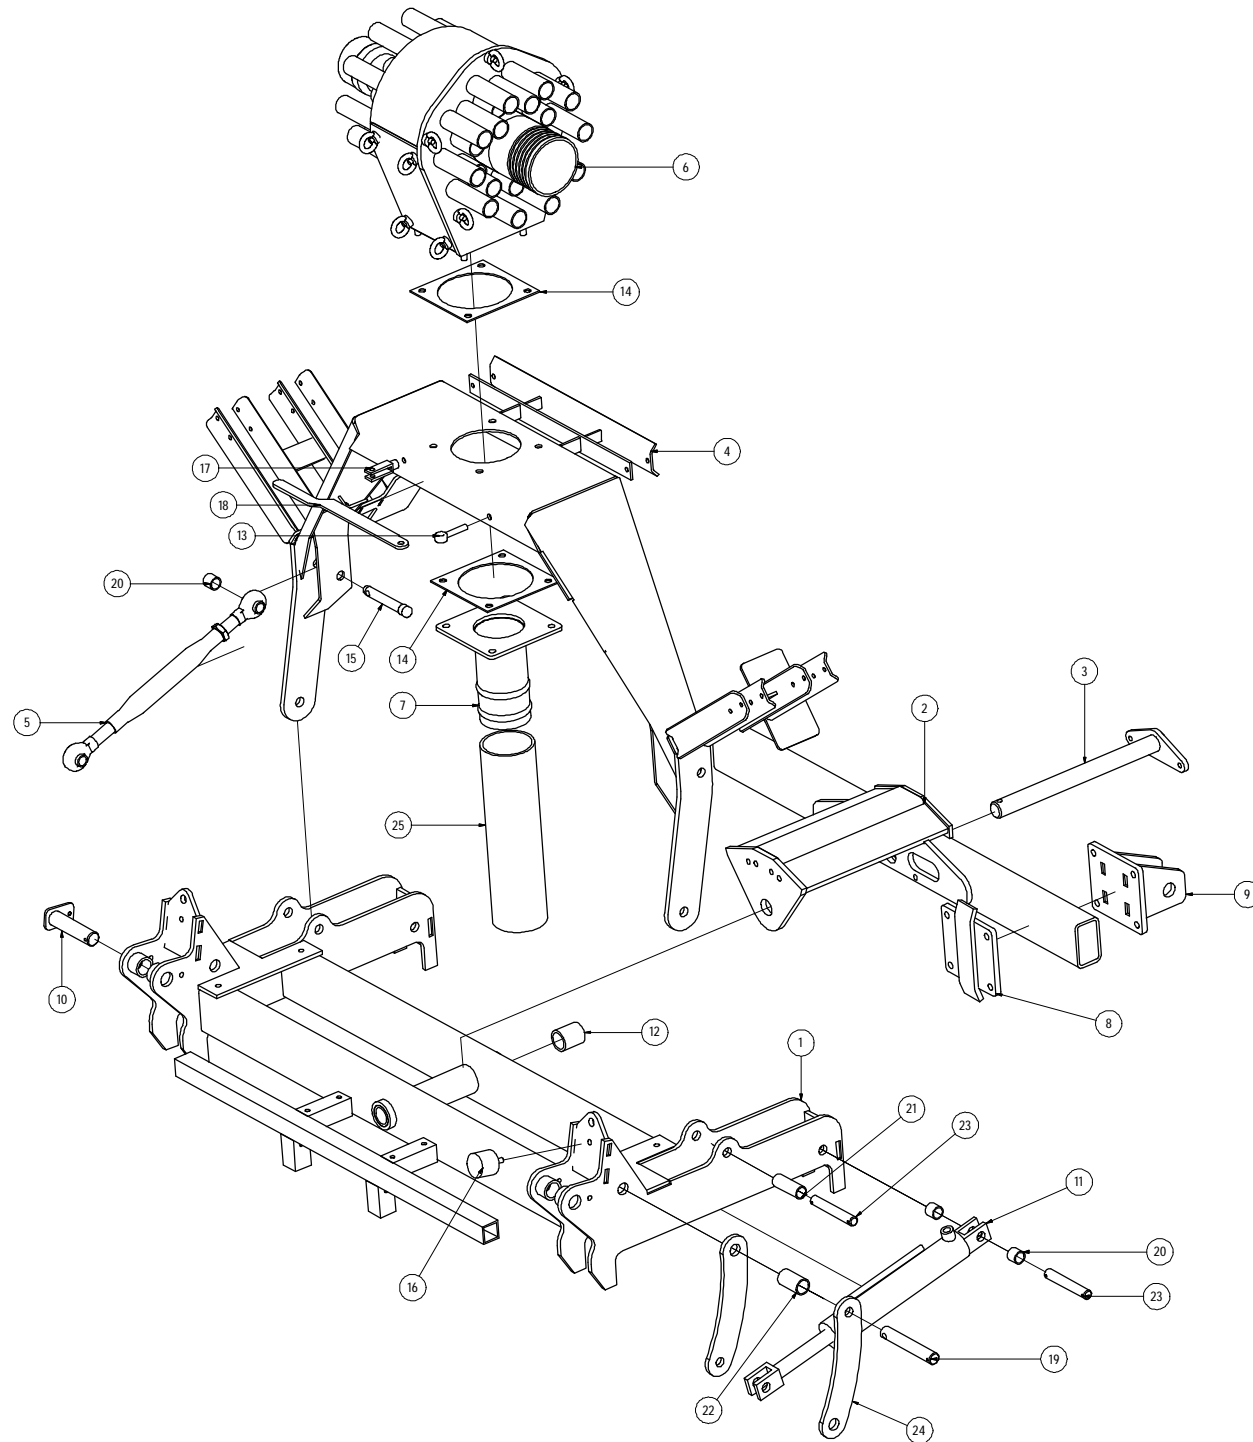

**Partlist:
Bomech
Greenstar flex**